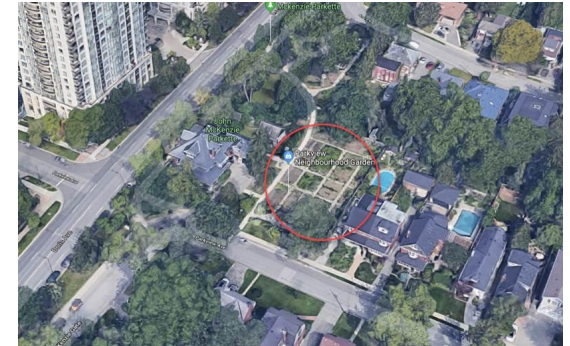

Map of Parkview Neighbourhood Garden

TO ORCHARD
AND NORTH
GARDEN

● = Water box

In the heart of North York

Getting Here

By TTC: Exit Line 1 North York Centre stop. Walk 3 blocks.

By car: Free parking on evenings and weekends on Parkview Ave east of Doris Ave, and Norton Ave east of Doris Ave